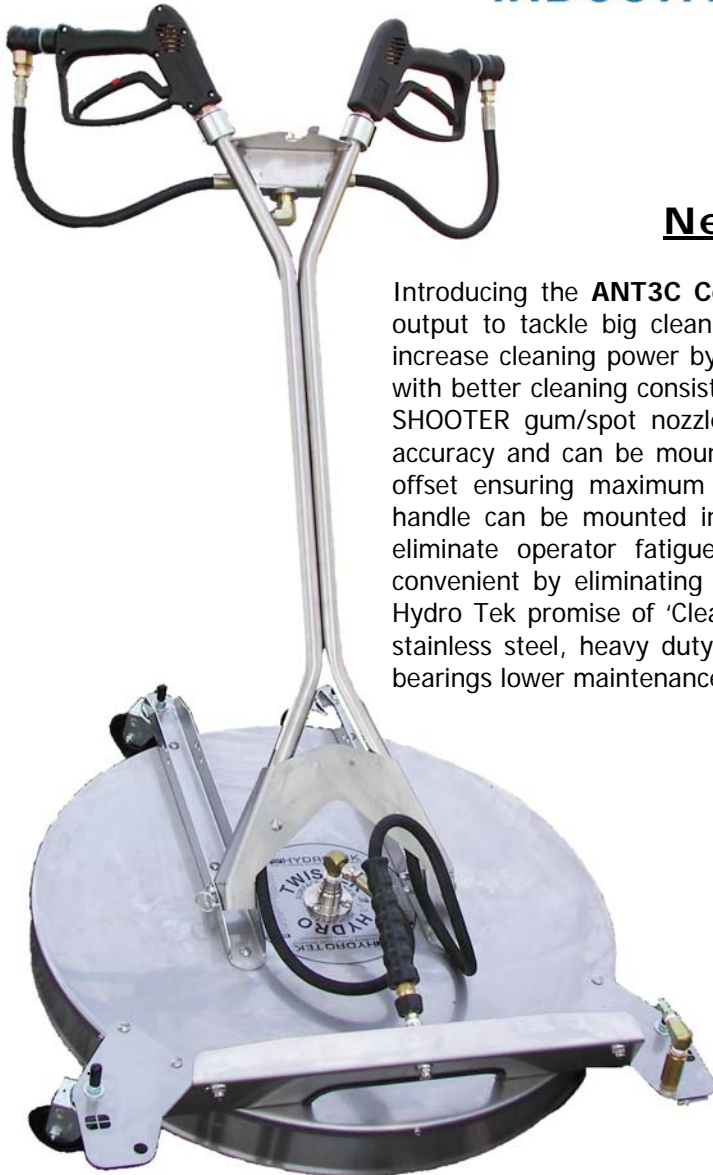

HYDRO TEK

INDUSTRIAL CLEANING EQUIPMENT

June 2006

Product Release

New – 3 in 1 design

Introducing the **ANT3C Contractor Hydro Twister® Surface Cleaner** with the output to tackle big cleaning jobs fast. Two nozzles rotating at up to 2000 RPM increase cleaning power by more than 20 times faster than the use of a wand alone with better cleaning consistency and less operator fatigue. Hydro Tek's exclusive SIX-SHOOTER gum/spot nozzle blasts stubborn spots or imbedded gum with pinpoint accuracy and can be mounted on either the right or left side with a zero tolerance offset ensuring maximum effectiveness to the outer most width of the unit. The handle can be mounted in multiple fixed or floating positions to fit any user and eliminate operator fatigue. An integrated water broom make non-stop cleaning convenient by eliminating the need to disconnect and reconnect tools keeping the Hydro Tek promise of 'Cleans Fast' and constructed from lifetime corrosion resistant stainless steel, heavy duty long life swivel and three permanently lubricated sealed bearings lower maintenance intervals assuring it 'outlasts' the competition.

Pin Point Accuracy
Spot Nozzle Site

New water broom design

Hydro Tek's Exclusive
"Six Shooter" Spot Nozzle

Technical Data...

- ◆ Pressure rating 4000 PSI
- ◆ Flows Rate 5-8 GPM
- ◆ Spray Bar speed up to 2000 RPM
- ◆ 28" Coverage Area
- ◆ Temperature Up to 250° F
- ◆ Spinner Nozzle Size 2@ 2.7 GPM

The Features...

- ◆ Performance: Up to 17,298 square feet per hour concrete cleaning coverage
- ◆ Longevity: Stainless Steel Construction
- ◆ Reliability: Long Life Swivel with 3 fully sealed bearings
- ◆ Economical: Three tools in one *Surface Cleaner *(Six Shooter) Spot Remover *Water Broom
- ◆ Efficient: Cleans fast with high RPM Surface Cleaner 20+times faster than a wand alone eliminates additional equipment and tool change times
- ◆ Optional integrated handgun and wand attachment for spot cleaning hard to reach areas