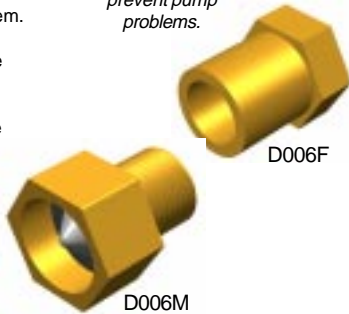

Hydro Tek brass fittings are forged or bar stock. Avoid using cast brass or galvanized fitting to prevent pump problems.

Brass Material:
Poor: Cast (Up to 100 psi)
Better: Bar Stock (Up to 1000 psi)
Best: Forged (Up to 1500 psi)
Advantage: Corrosion resistant