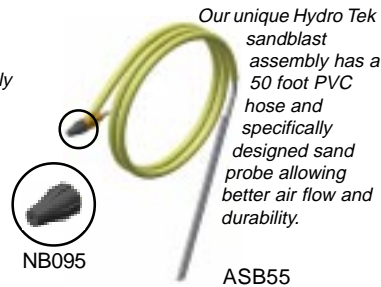

ACCESSORIES

HYDRO TWISTERS

- ANT25 Hydro Twister #55 17"
- ANT55 Hydro Twister w/o Wheels 27"
- ANT56 Hydro Twister w/ Wheels 27"

Handle constructed of stainless steel and cover is powder coated aluminum.

Standard with 2) #3 nozzles and adjustable pressure.

ANT56

Weighs only 17 lbs.

ANT25

Our unique Hydro Tek sandblast assembly has a 50 foot PVC hose and specifically designed sand probe allowing better air flow and durability.